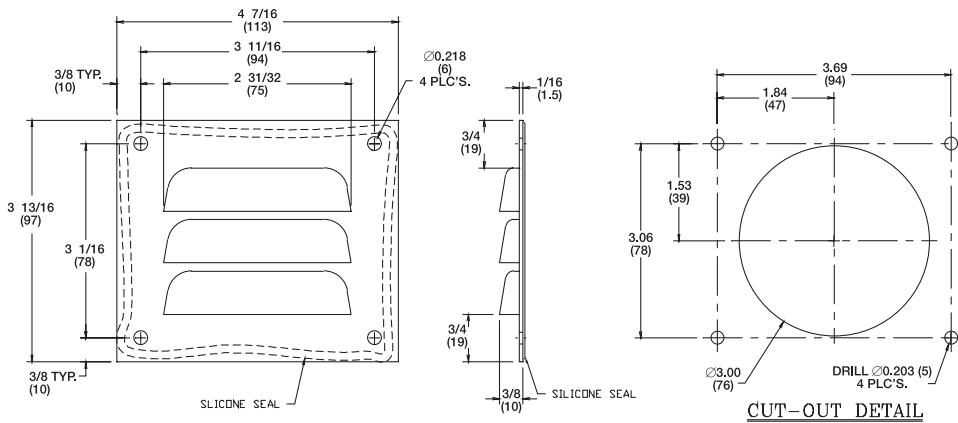

General Accessories

Louver Plate Vent

CATALOG NUMBER
REL P1
REHPK3KIT

Note: Kit includes LP1 plus silicone pack and four rivets.

Vent

CATALOG NUMBER	DESCRIPTION
AH-V60	Small Vent (60mm)
AH-V80	Large Vent (80mm)

Drain & Vent

CATALOG NUMBER
REDV1PVC
REDVK3KIT

Note: Kit includes DV1PVC plus silicone pack and four rivets.

Stainless Steel Screws

CATALOG NUMBER	SERIES	TYPE
2PKSSCE*	CE	Cover
4PKBPSS**	FR, CE	Back Panel
4PKBPT**	T	Back Panel
6PKBPT**	T	Back Panel
8PKBPT**	T	Back Panel